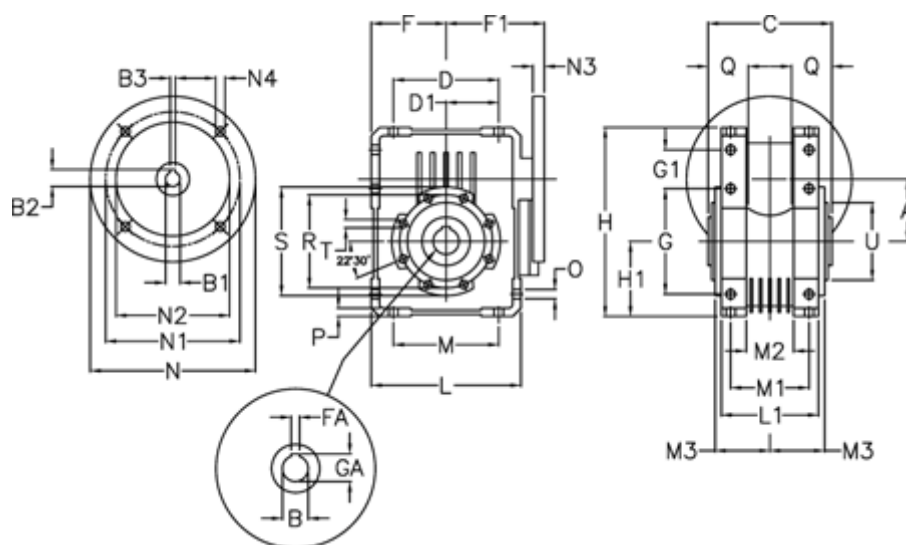

Article number: 392211002074636

Description: Worm Gear with Torque Limiter
W110 L2-U-20-P112 B14

Measures

A = 110.1	F = 125	L = 250	N2 = 110	T = M12x19
B = 42	F1 = 151	L1 = 143	N3 = 13	U = 130
B1 E7 = 28	FA = 12	M = 184	N4 = 9	
B2 = 31.3	G = 184	M1 = 115	O = 14	
B3 H9 = 8	G1 = 58	M2 = 69	P = 14	
C = 155	GA = 45.3	M3 = 73	Q = 45	
D = 174	H = 308	N = 160	R = 165	
D1 = 82	H1 = 125	N1 = 130	S = 200	